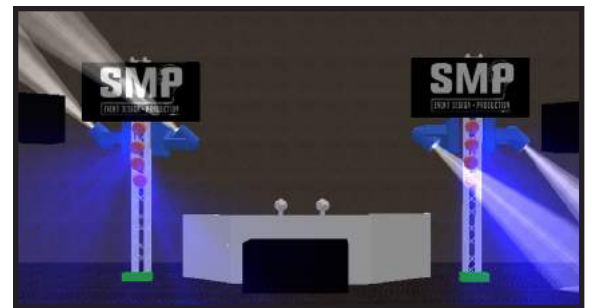

Top tier lighting packages