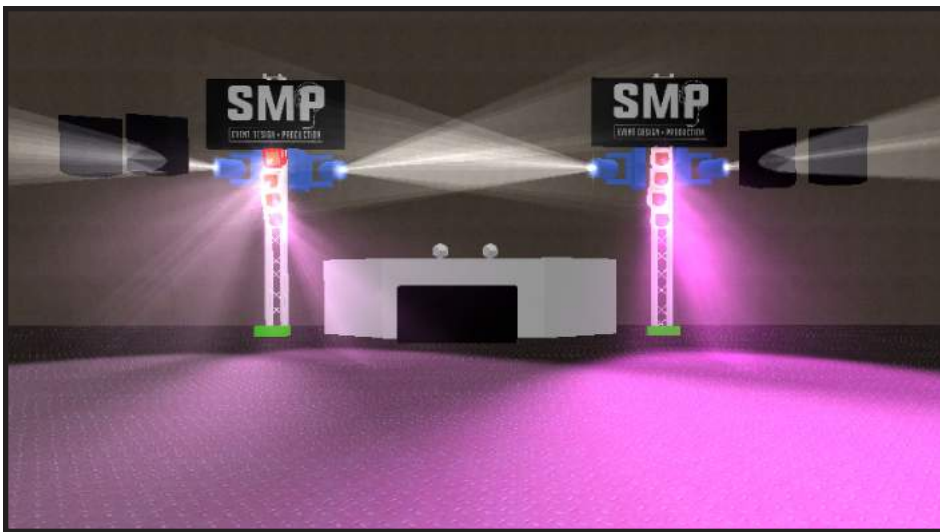

Top tier lighting packages