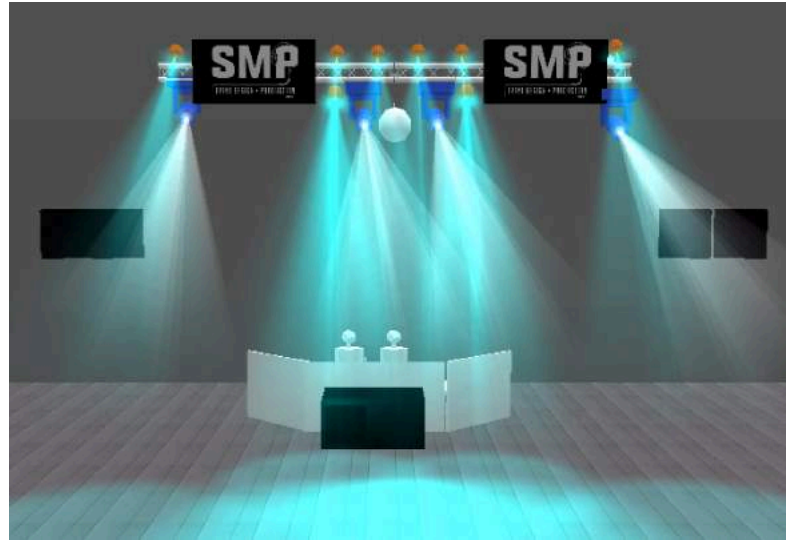

## *Level 5a top shelf video & lighting package*

OUR SECOND BIGGEST, BADDEST LIGHTING PACKAGE....

DUAL XL VIDEO SCREENS

MUSIC VIDEO MIXING

CUSTOM GRAPHICS

LIVE CROWD CAM OPTION