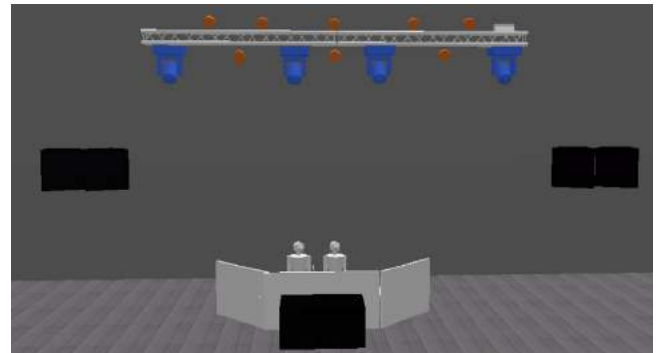

Level 4a rock star lighting package

CLASSIC OVERHEAD CLUB TRUSSING

QUALITY & VIBRANT LIGHTING

DAZZLING LIGHT SHOW PATTERNS

FULL DANCE FLOOR COVERAGE